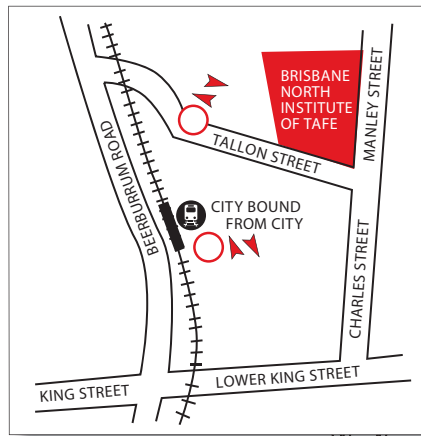

Caboolture Campus - Transport

route 652

servicing
Caboolture Station
Morayfield Shopping Centre
Beachmere
Caboolture

route 653

servicing
Caboolture Central
Morayfield Shopping Centre
Caboolture Station
Morayfield Station

route 654

servicing
Caboolture Station
Morayfield Shopping Centre
Morayfield Station
Caboolture Central

route 655

servicing
Caboolture Station
East Caboolture
Caboolture Hospitals

Services run every 15 minutes in peak, and every 30 minutes off peak approximately
For more detailed information:
www.transinfo.com.au
phone 131 230
This map is not to scale and should be used as a guide only

city bound

Tallon Street Bus Stop to Caboolture Station
Train line IPCA Ipswich to Caboolture to Central Railway Station

BNIT bound

Central Railway Station
Train line IPCA Ipswich to Caboolture take bus 655 Summerfields Drive

key

- route 652
- route 653
- route 654
- route 655
- bus stop
- train line
- train station
- terminus
- school