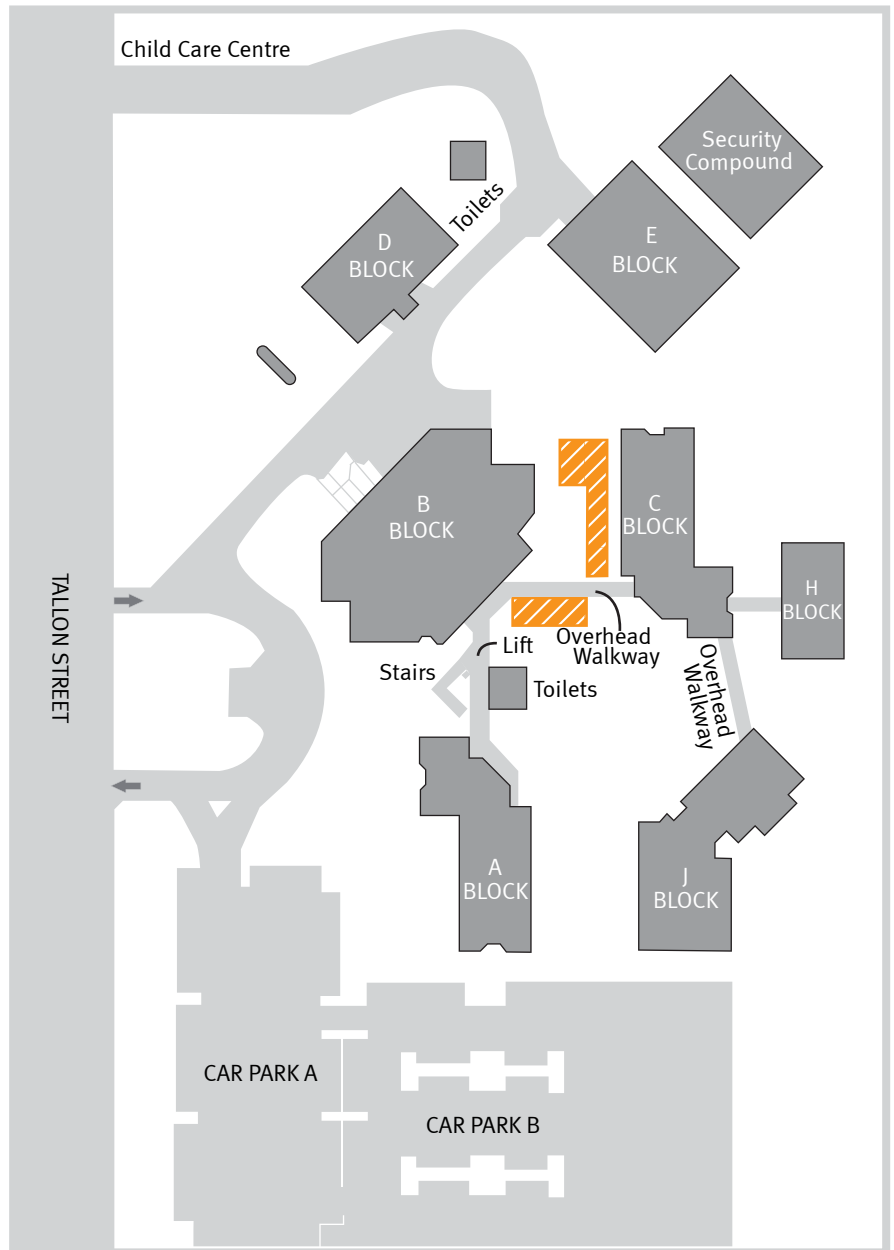

Public Transport:

Brisbane Transport & QR Citytrain operate fully integrated bus and rail services from both the City and Carseldine Rail Station directly to the TAFE.

Note: Public transport times and services are subject to change and students should enquire directly to Queensland Transport regarding services. For all timetable and fare details, call TransInfo on 13 12 30 or visit the Transinfo Website at <http://www.transinfo.qld.gov.au>

For local bus companies and services contact:

Caboolture Bus Lines 5495 4744
Bribie Island Coaches 3408 2562