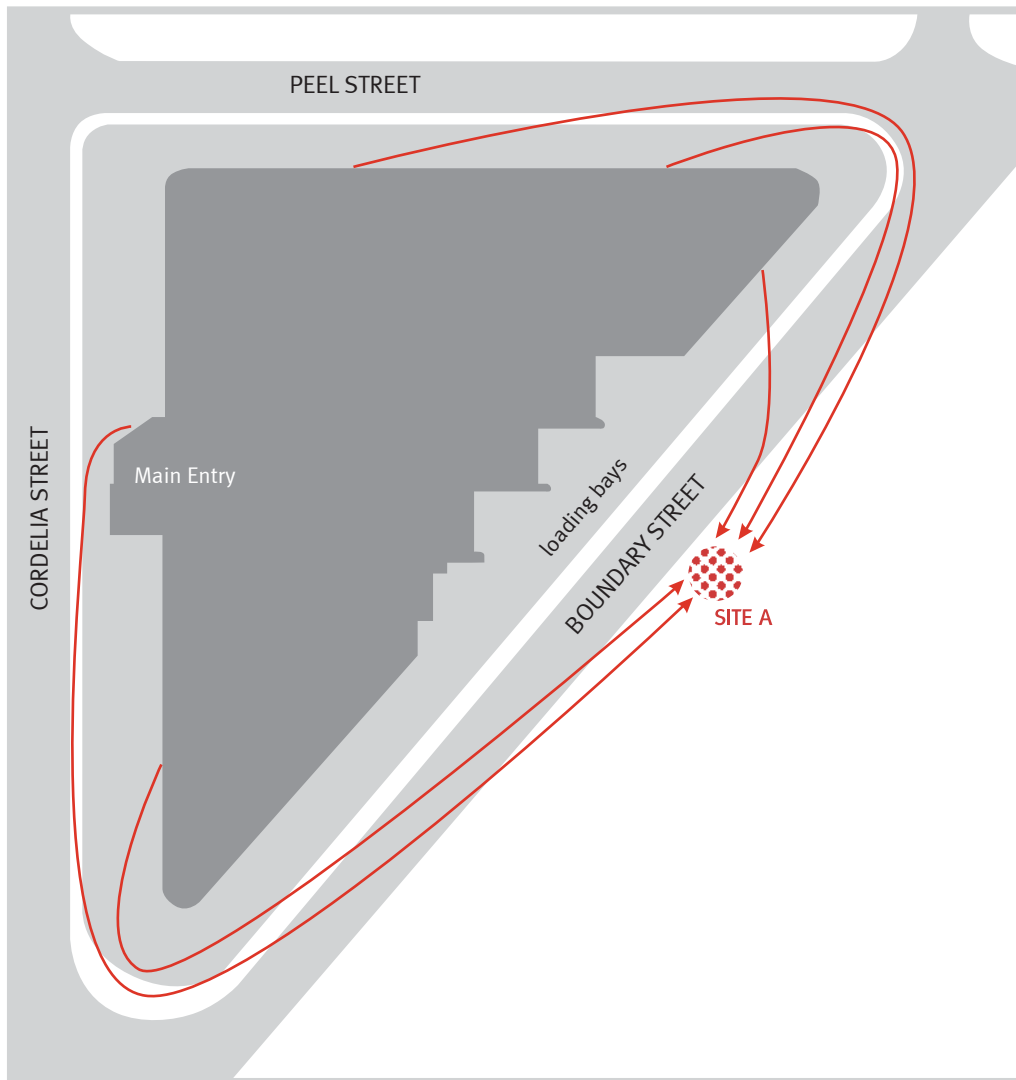

South Brisbane (Cordelia Street) Campus - Emergency Evacuation Map

Campus Emergency Evacuation Plan

- If SAFE close all windows and doors
- If SAFE close down machinery
- If SAFE turn off gas
- NO SMOKING nor NAKED FLAMES
- Leave via the closest SAFE EXIT
- Move to the DESIGNATED ASSEMBLY SITE
- REMAIN in your groups
- Return to your building ONLY when the all clear is given

**FIRE & EVACUATION
ALERTS** **EXIT & DESIGNATED SITE**
Please know the location of the nearest