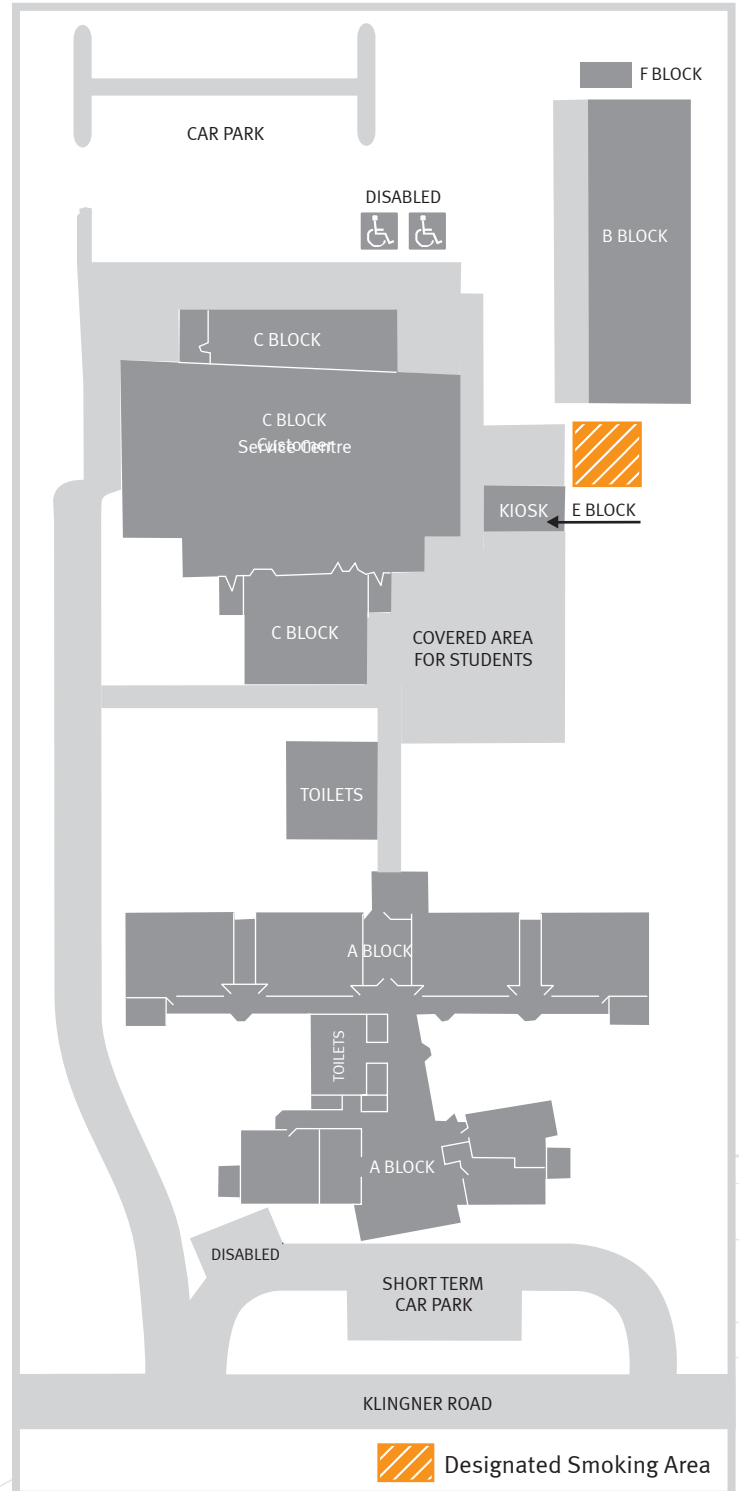

Redcliffe campus - campus map

Driving:

Take the Redcliffe exit off the Bruce Highway onto Anzac Avenue

Continue along Anzac Avenue until the Klingner Road turnoff on your left

Continue along Klingner Road passing straight through three roundabouts

The campus is located on your left, next to Pearson Park,

The parking is FREE

Public Transport:

Note: Public transport times and services are subject to change and students should enquire directly to TransLink regarding services.

All timetable and fare information can be found on the TransLink website www.translink.com.au or call 131 230.

Hornibrook Bus Lines also service the Redcliffe region. For details contact 07 3284 1622.

Your future - Our focus