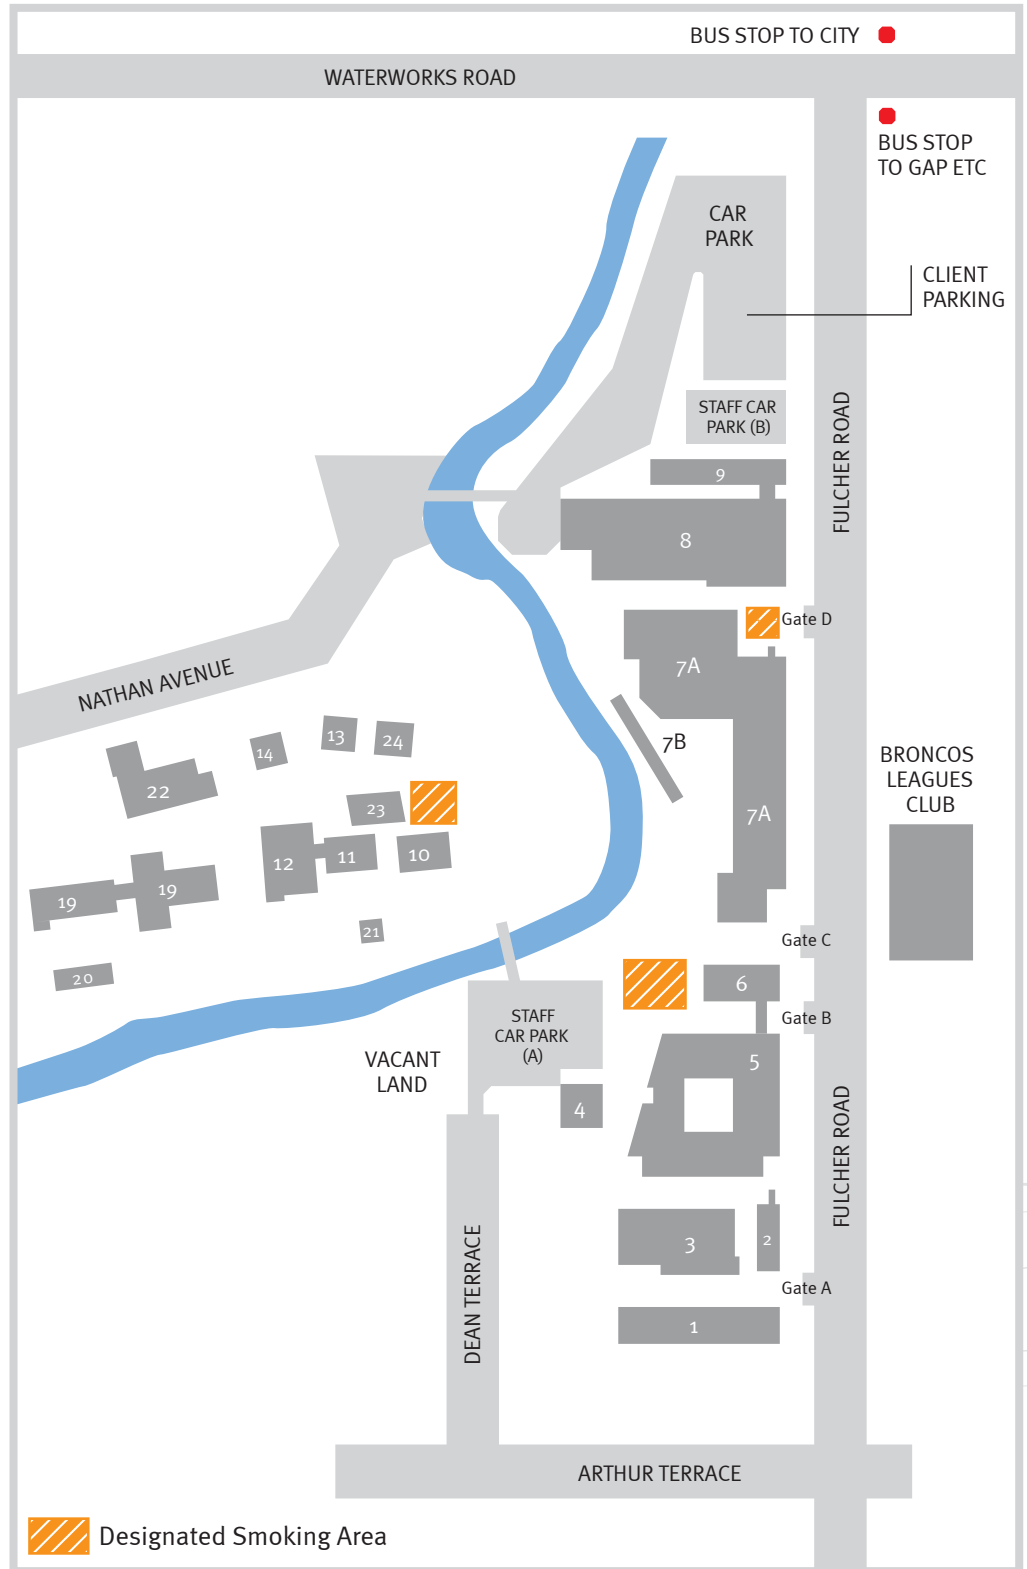

Ithaca campus - campus map

Driving:

Turn off Waterworks Road into Fulcher Road
Free, off-street parking is provided

Public Transport:

Brisbane Transport provides bus services to within walking distance of the Campus.

Note: Public transport times and services are subject to change and students should enquire directly to TransLink regarding services.

All timetable and fare information can be found on the TransLink website www.translink.com.au or call 131 230.

Your future - Our focus